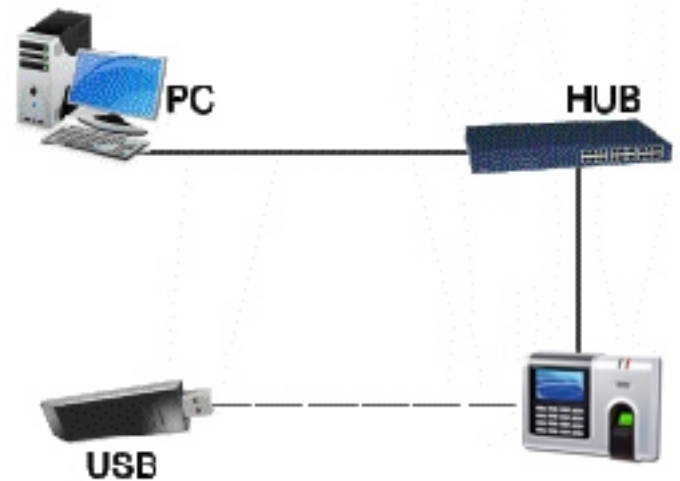

(Fingertec Model X-628)

Fingerprint X-628 Time Attendance Terminal

Introduction

X-628 is a standalone fingerprint T & A System, IN and OUT status, also low price with good Performance, designed specially in the purpose of popularizing the fingerprint products. It could store 3000 fingerprint templates and 100,000 transaction records. It will bring you much profits because of its low price.

Fingerprint X-628 Time Attendance Terminal

(Fingertec Model X-628)

Fingerprint Biometric System

Layout Plan

Specification

Users	: 3000Fingerprints
Transactions	: 100,000 Logs
Sensor	: 500 dpi Optical Sensor
Algorithm	: 9.0 / 10.0 Version
Identify Speed	: <=2 Sec
FAR	: <=0.0001%
FRR	: <=1%
Card Reader	: EM RFID
Communication	: RS232, RS485, TCP/IP, USB
Operating Temperature	: 0c - 45c Operating
Humidity	: 20% - 80%
Display	: 3" TFT Screen